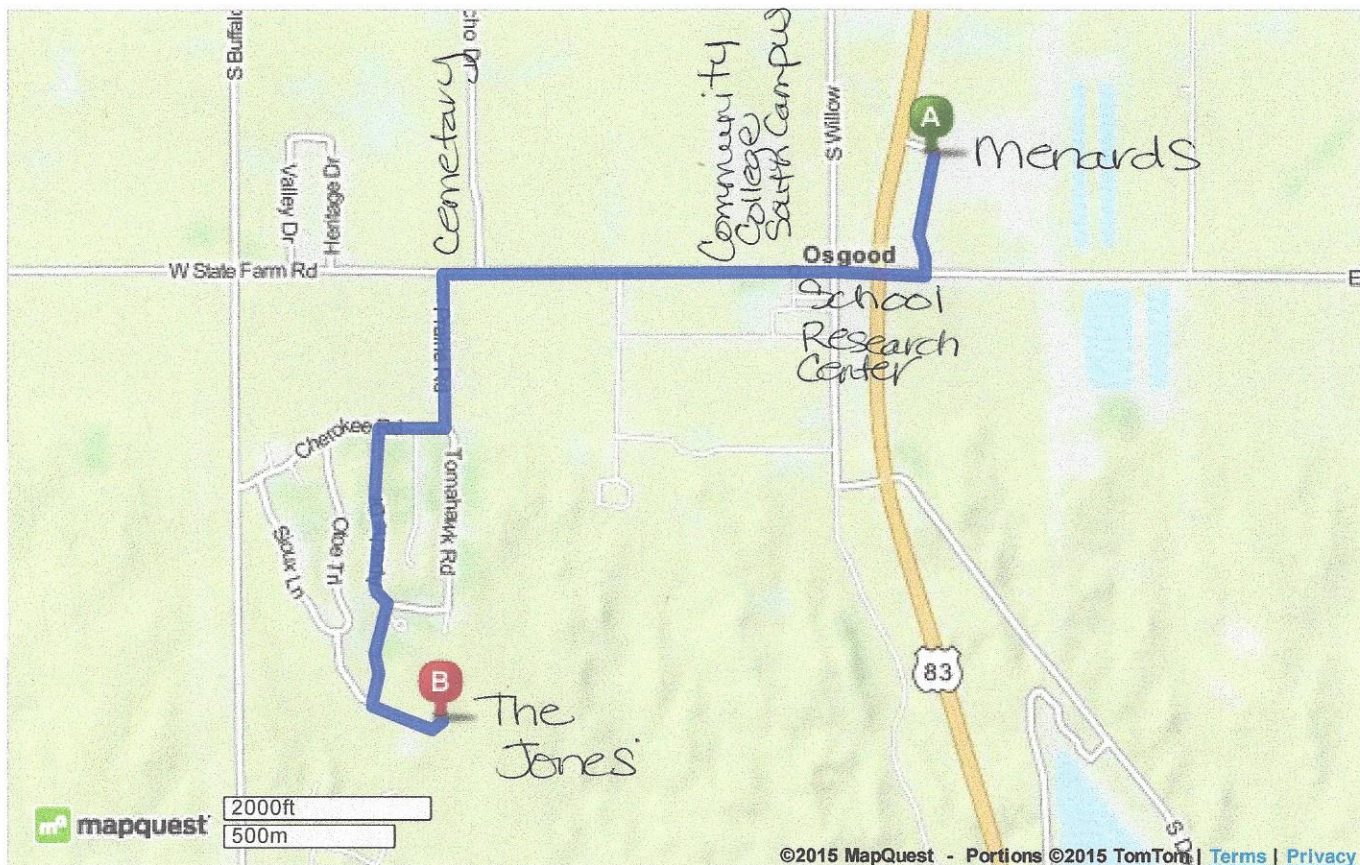

**0.3 Mi**

*Prairie Rd is just past Echo Dr*

*If you reach Heritage Dr you've gone about 0.2 miles too far*

*1.6 Mi Total*

4. Turn **right** onto **Cherokee Rd**. [Map](#)

**0.1 Mi**

*1.7 Mi Total*

5. Take the 2nd **left** onto **Apache Dr**. [Map](#)

**0.4 Mi**

*Apache Dr is just past Arrowhead Dr*

*If you reach Otoe Trl you've gone about 0.1 miles too far*

*2.1 Mi Total*

6. Take the 1st **right** to stay on **Apache Dr**. [Map](#)

**0.2 Mi**

*If you reach the end of Apache Ct you've gone about 0.1 miles too far*

*2.3 Mi Total*

7. Turn **left** onto **Hilltop Cir**. [Map](#)

**0.2 Mi**

*2.5 Mi Total*

8. **1224 HILLTOP CIR**. [Map](#)

*If you reach the end of Hilltop Cir you've gone a little too far*

**1224 Hilltop Cir, North Platte, NE 69101-6734**

Total Travel Estimate: **2.50 miles - about 7 minutes**

©2015 MapQuest, Inc. Use of directions and maps is subject to the MapQuest Terms of Use. We make no guarantee of the accuracy of their content, road conditions or route usability. You assume all risk of use. [View Terms of Use](#)